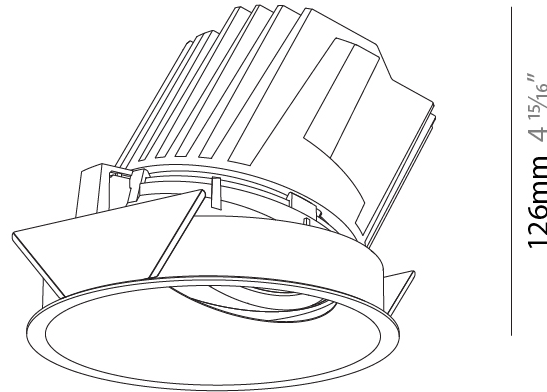

### PHYSICAL

Shape: Round  
 Diameter (mm): 139  
 Diameter (in): 5 1/2  
 Height (mm): 126  
 Height (in): 4 15/16  
 Ceiling Thickness (mm): 10 / 12.5 / 15  
 Ceiling Thickness (in): 3/8 or 1/2 or 9/16  
 Min. Recessing Depth (mm): 140  
 Min. Recessing Depth (in): 5 1/2  
 Light Distribution: Adjustable / Asymmetric  
 Weight (kg): 0.811  
 Weight (lbs): 1.79  
 Fixture Finish: SSR / BKV / CWI / CRY / HAB / LAG / UFT / ITA / RUA / RUR / MIC / FTG / MYG / TWT / LOD / PUS / FRO / FUP / KIA / POP / BLS / SPG / MEY / GOH / GUM / CHC / COM / ABZ / JAG / OBR / MOS / ROR  
 Fixture Material: Aluminum Die Cast  
 Cut-out Measurements: 130mm / 5 1/8"

### RATINGS AND CERTIFICATIONS

Certified By: Certified for North American Standards  
 IP rating: IP20

Ø 125mm 4 15/16"  
 Ø 139mm 5 1/2"

130mm 5 1/8"    140mm 5 1/2"    10 | 15mm 3/8" 9/16"    30°    ↑